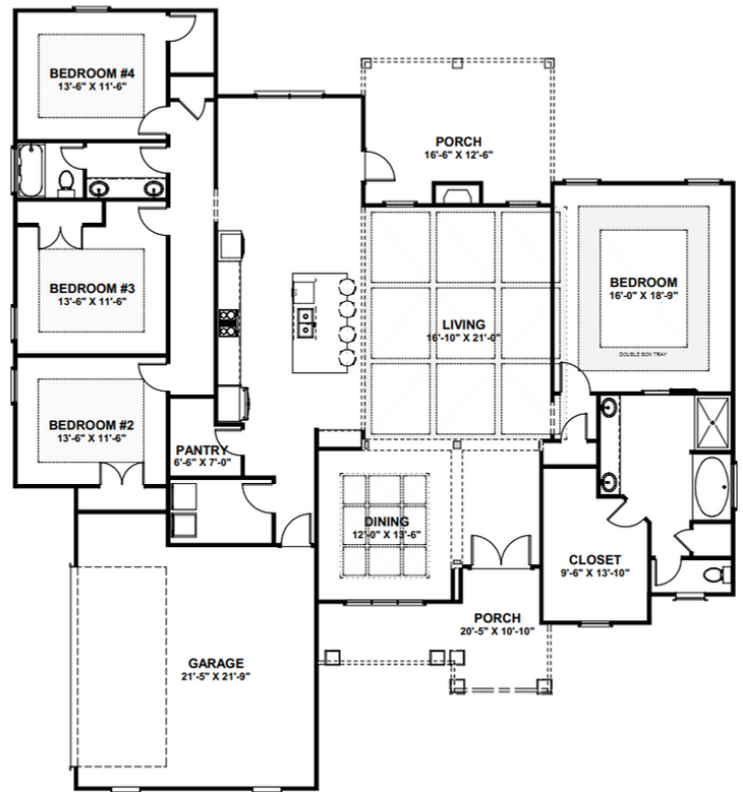

THE ST. LAWRENCE

AT RIVERBEND NORTH

OPTION A

OPTION B

OPTION C

CALL US TODAY!

+478-322-0028 | WCHHOME.COM

4 BEDROOMS

DINING ROOM

2705 SQFT